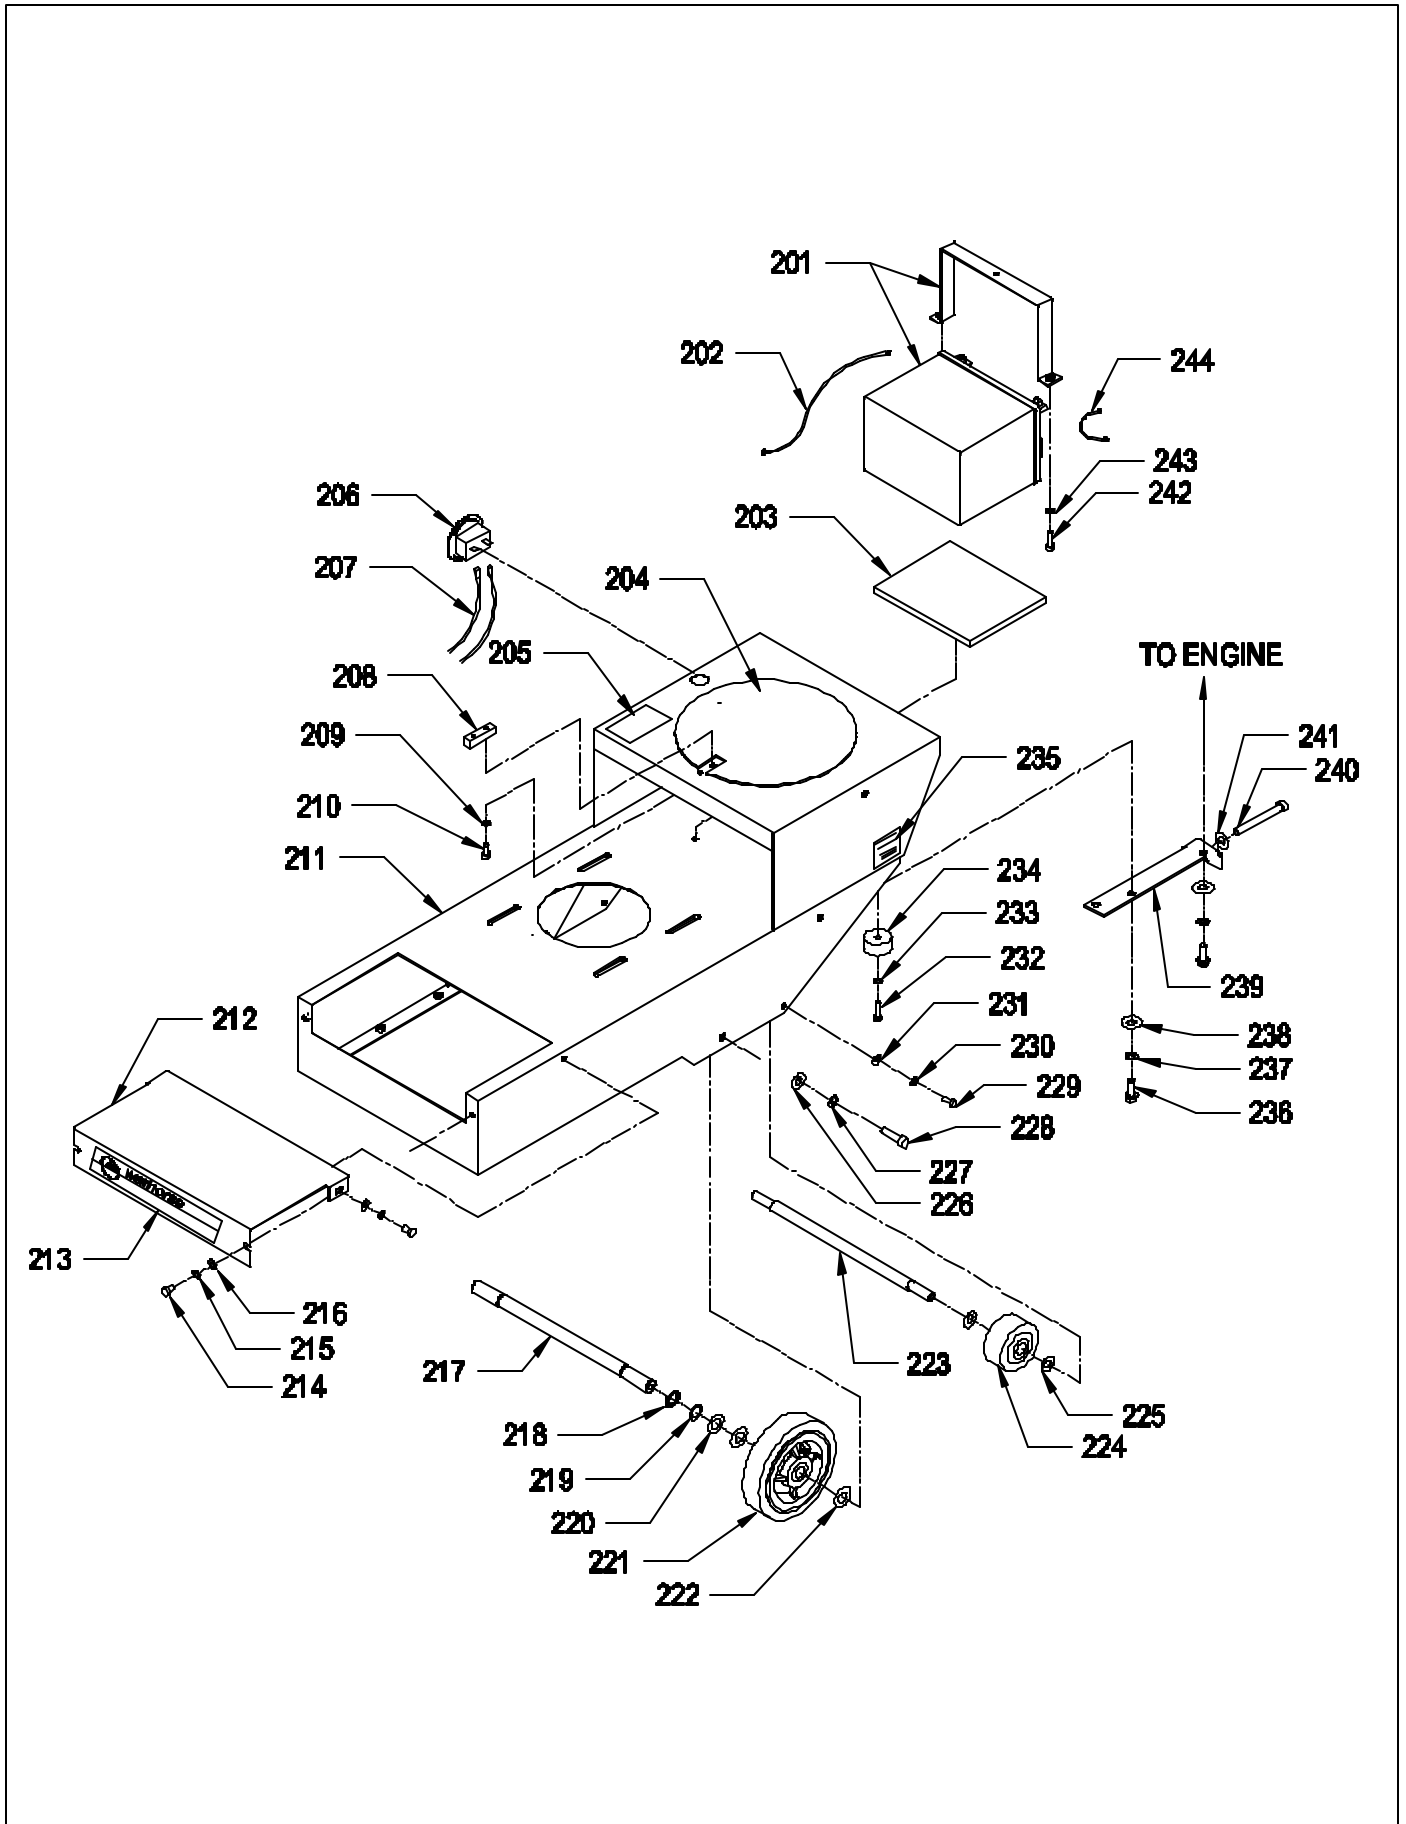

DECK ASSEMBLY

<u>ITEM</u>	<u>PART NO</u>	<u>DESCRIPTION</u>	<u>QTY.</u>
201	6592779	BATTERY - 12 VOLT - INCLUDES:	1
	6592771	BATTERY - 12 VOLT	1
	6592763	BATTERY CLAMP - SHORT	1
202	6590041	CABLE - POSITIVE BATTERY	1
203	6590071	GASKET - BATTERY	1
204	6590081	GASKET - PROPANE TANK	1
205	6590671	LABEL SET - "CHECK OIL LEVEL"	1
206	2397361	HOUR METER	1
207	6591141	POSITIVE LEAD - HOUR METER	1
	6590451	NEGATIVE LEAD - HOUR METER	1
208	6590391	TANK LOCATOR - WARHORSE 20 ONLY	1
209	9120880	1/4 SPLIT LOCK WASHER - WARHORSE 20 ONLY	2
210	9121210	1/4-20 X 5/8 HEX BOLT - WARHORSE 20 ONLY	2
211	6592573	DECK	1
212	6591163	FRONT COVER	1
213	6590671	LABEL SET - "MACHINE NAME AND LOGO"	1
214	9121170	1/4-20 X 1/2 HEX BOLT	4
215	9120880	1/4 SPLIT LOCK WASHER	4
216	9120930	9/32 I.D. X 5/8 O.D. X .051/.080 THICK SAE FLAT WASHER (1/4)	4
217	6591051	AXLE - 6" MAIN WHEEL	1
218	5293151	RETAINING RING	2
219	9123105	3/4 I.D. X 1 1/4 O.D. X .071 THICK WASHER	2
220	9123110	3/16 I.D. X 1 1/8 O.D. X .13 THICK 1 WAVE SPRING WASHER - WARHORSE 20	2
221	6591111	6" X 1 1/2" WHEEL	2
	6591211	DELTRIN BEARING FOR 6" WHEEL - TWO REQUIRED PER WHEEL	2
222	4991091	3/4 I.D. X 1 1/2 O.D. X .031 THICK FLAT WASHER - PLASTIC	4
223	6591066	AXLE - DOLLY WHEEL	1
224	2790281	3" BUMPER WHEEL	2
225	9122465	.615 I.D. X .813 O.D. X .027/.030 THICK FLAT WASHER	4
226	9121980	7/16 I.D. X 1 O.D. X .075/.080 THICK SAE FLAT WASHER (3/8)	2
227	9122100	3/8 SPLIT LOCK WASHER	2
228	9122260	3/8-16 X 1 HEX BOLT	2
229	9121560	5/16-18 X 1/2 HEX BOLT	2
230	9121520	5/16 SPLIT LOCK WASHER	2
231	9121390	11/32 I.D. X 11/16 O.D. X .051/.080 THICK SAE FLAT WASHER (5/16)	2
232	9121250	1/4-20 X 3/4 HEX BOLT	2
233	9120880	1/4 SPLIT LOCK WASHER	2
234	4894461	RUBBER STOP	2
235	6591241	LABEL - "UL LISTED"	1
236	9121680	5/16-18 X 1 HEX BOLT	4
237	9121520	5/16 SPLIT LOCK WASHER	4
238	9121390	11/32 I.D. X 11/16 O.D. X .051/.080 THICK SAE FLAT WASHER (5/16)	4
239	6590531	BELT ADJUSTMENT BRACKET	1
240	9122350	3/8-16 X 3 HEX BOLT	1
241	9121980	7/16 I.D. X 1 O.D. X .075/.080 THICK SAE FLAT WASHER (3/8)	1
242	9121210	1/4-20 X 5/8 HEX BOLT	2
243	9120880	1/4 SPLIT LOCK WASHER	2
244	6590051	CABLE - NEGATIVE BATTERY	1

DECK ASSEMBLY