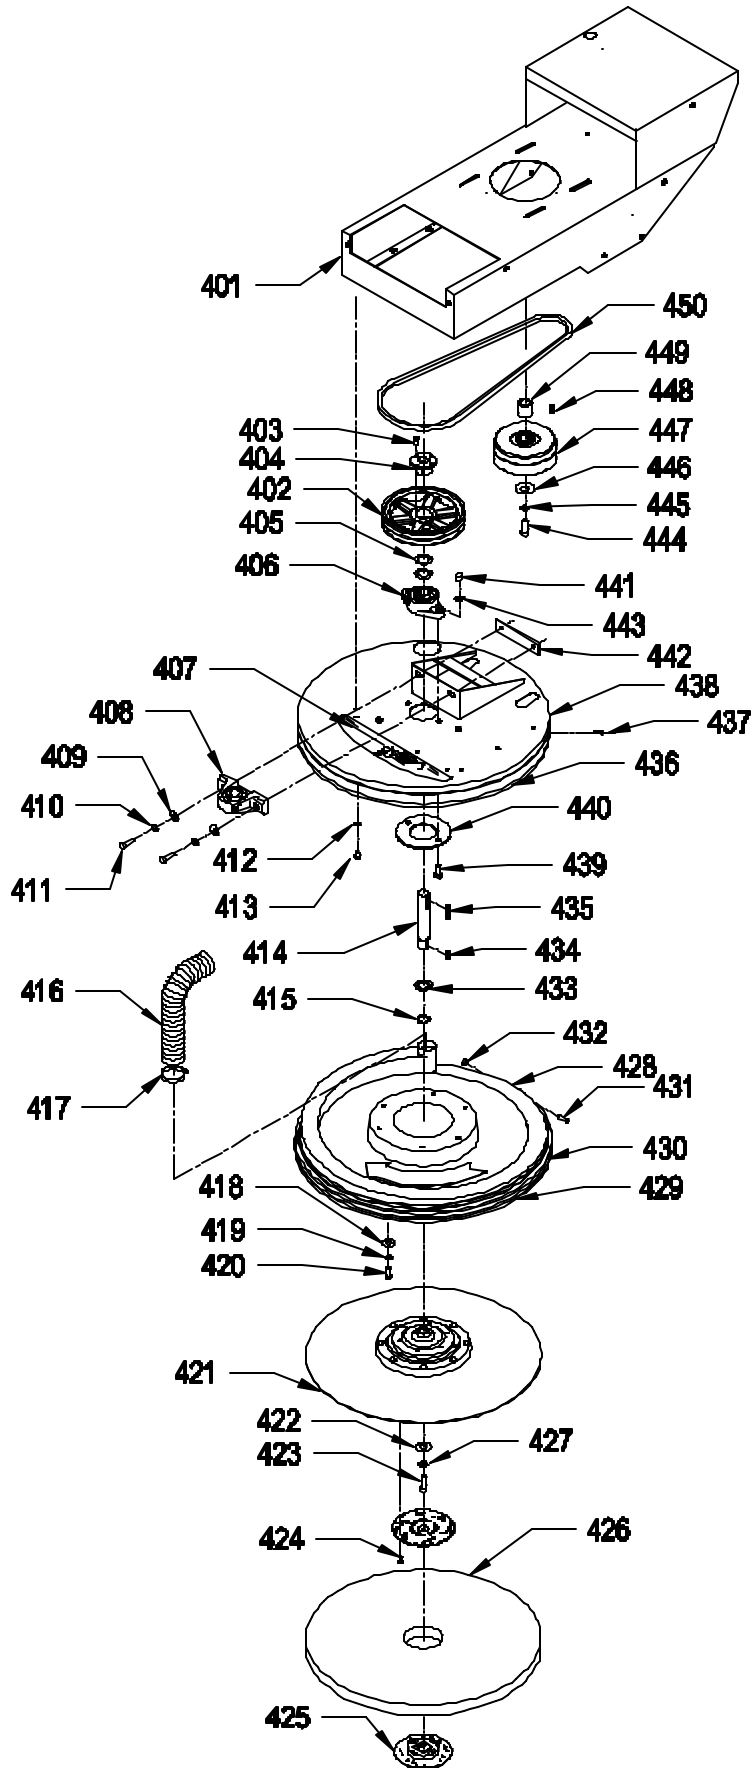

SKIRT ASSEMBLY

<u>ITEM</u>	<u>PART NO.</u>	<u>DESCRIPTION</u>	<u>QTY.</u>
401	6592573	DECK	1
402	6593009	SINGLE GROOVE SHEAVE KIT - INCLUDES:	1
	6592981	SINGLE GROOVE SHEAVE	1
403	9121251	1/4-20 X 3/4 HEX BOLT	2
404	6592961	SPLIT TAPER BUSHING	1
405	6590521	1 I.D. X 1.5 O.D. X .13 THICK FLAT WASHER - STEEL - 10 GAGE	2
406	6590271	BEARING - LOWER DRIVEN	1
407	6590671	LABEL SET - "PAD APPLICATION"	1
408	2691241	BEARING - PILLOW BLOCK	1
409	9122180	13/32 I.D. X 13/16 O.D. X .051/.080 THICK WROUGHT WASHER (3/8)	2
410	9122100	3/8 SPLIT LOCK WASHER	2
411	9122300	3/8-16 X 1 1/4 HEX BOLT	2
412	9120880	1/4 SPLIT LOCK WASHER	8
413	9121170	1/4-20 X 1/2 HEX BOLT	8
414	6592591	SHAFT - DRIVEN - WARHORSE 20 ONLY	1
	6590281	SHAFT - DRIVEN - WARHORSE 21 ONLY	1
415	6590321	1" EXTERNAL RETAINING RING	1
416	6591971	2" DIAMETER HOSE - 54" LONG - WARHORSE 20 ONLY	1
417	4495441	HOSE CLAMP - 1 9/16 TO 2 1/2 DIAMETER - WARHORSE 20 ONLY	1
418	9120950	1/4 X 1 1/4 FENDER WASHER - WARHORSE 20 ONLY	3
419	9120880	1/4 SPLIT LOCK WASHER - WARHORSE 20 ONLY	3
420	9121210	1/4-20 X 5/8 HEX BOLT - WARHORSE 20 ONLY	3
421	6592608	FLEXIBLE PAD DRIVER ASSEMBLY - WARHORSE 20 ONLY	1
	6591028	FLEXIBLE PAD DRIVER ASSEMBLY - WARHORSE 21 ONLY	1
422	9122400	1/2 I.D. X 1 3/32 O.D. X .074/.121 THICK SAE FLAT WASHER (7/16)	1
423	9122260	3/8-16 X 1 HEX BOLT	1
424	9120790	10 X 5/8 PAN HEAD PHILLIPS SHEET METAL SCREW	3
425	5990721	SPRING CLIP PAD HOLDER SET	1
426	-----	PAD - SEE ACCESSORIES PAGE FOR DIFFERENT TYPES	1
427	9122100	3/8 SPLIT LOCK WASHER	1
428	6490729	FLEXIWALL SHIELD ASSEMBLY - WARHORSE 20 ONLY	1
429	6490191	BUMPER BRUSH - WARHORSE 20 ONLY	1
430	6490732	BUMPER STRAP - WARHORSE 20 ONLY	1
431	9120450	10-24 X 1 ROUND HEAD PHILLIPS MACHINE SCREW - WARHORSE 20 ONLY	1
432	9120350	10-24 HEX NUT WITH NY-LOK INSERT - WARHORSE 20 ONLY	1
433	6590521	1 I.D. X 1.5 O.D. X .13 THICK FLAT WASHER - STEEL - 10 GAGE	1
434	9120825	3/16 SQUARE X 7/8 LONG KEY - STEEL	1
435	9121315	1/4 SQUARE X 1 1/2 LONG KEY - STEEL	1
436	6590407	BUMPER - 6" - WARHORSE 21 ONLY	1
437	9120309	1/8 X 1/2 DOME HEAD POP RIVET - WARHORSE 21 ONLY	6
438	6591969	SKIRT - WARHORSE 20 - INCLUDES:	1
	6591963	SKIRT - WARHORSE 20	1
439	9122075	3/8-16 X 1 1/2 HEX BOLT	2
440	6592911	REINFORCEMENT RING	1
441	9122140	3/8-16 HEX NUT WITH NY-LOK INSERT	2
438	6591009	SKIRT - WARHORSE 21 - INCLUDES:	1
	6591003	SKIRT - WARHORSE 21	1
439	9122075	3/8-16 X 1 1/2 HEX BOLT	2
440	6592911	REINFORCEMENT RING	1
441	9122140	3/8-16 HEX NUT WITH NY-LOK INSERT	2
442	6590251	TAPPING PLATE - UPPER BEARING	1
443	9122180	13/32 I.D. X 13/16 O.D. X .051/.080 THICK WROUGHT WASHER (3/8)	2
444	9121290	10 mm. - 1.5 X 30 mm. FULL THREAD HEX HEAD BOLT - STEEL	1
445	9121300	10 mm. SPLIT LOCK WASHER	1
446	9122110	3/8 X 1 1/2 FENDER WASHER	1
447	6591031	CENTRIFUGAL CLUTCH - SINGLE GROOVE	1
448	9121315	1/4 SQUARE X 1 1/2 LONG KEY - STEEL	1
449	6591101	COLLAR - MOTOR SHAFT	1
450	6591081	BELT - DRIVE	1

SKIRT ASSEMBLY