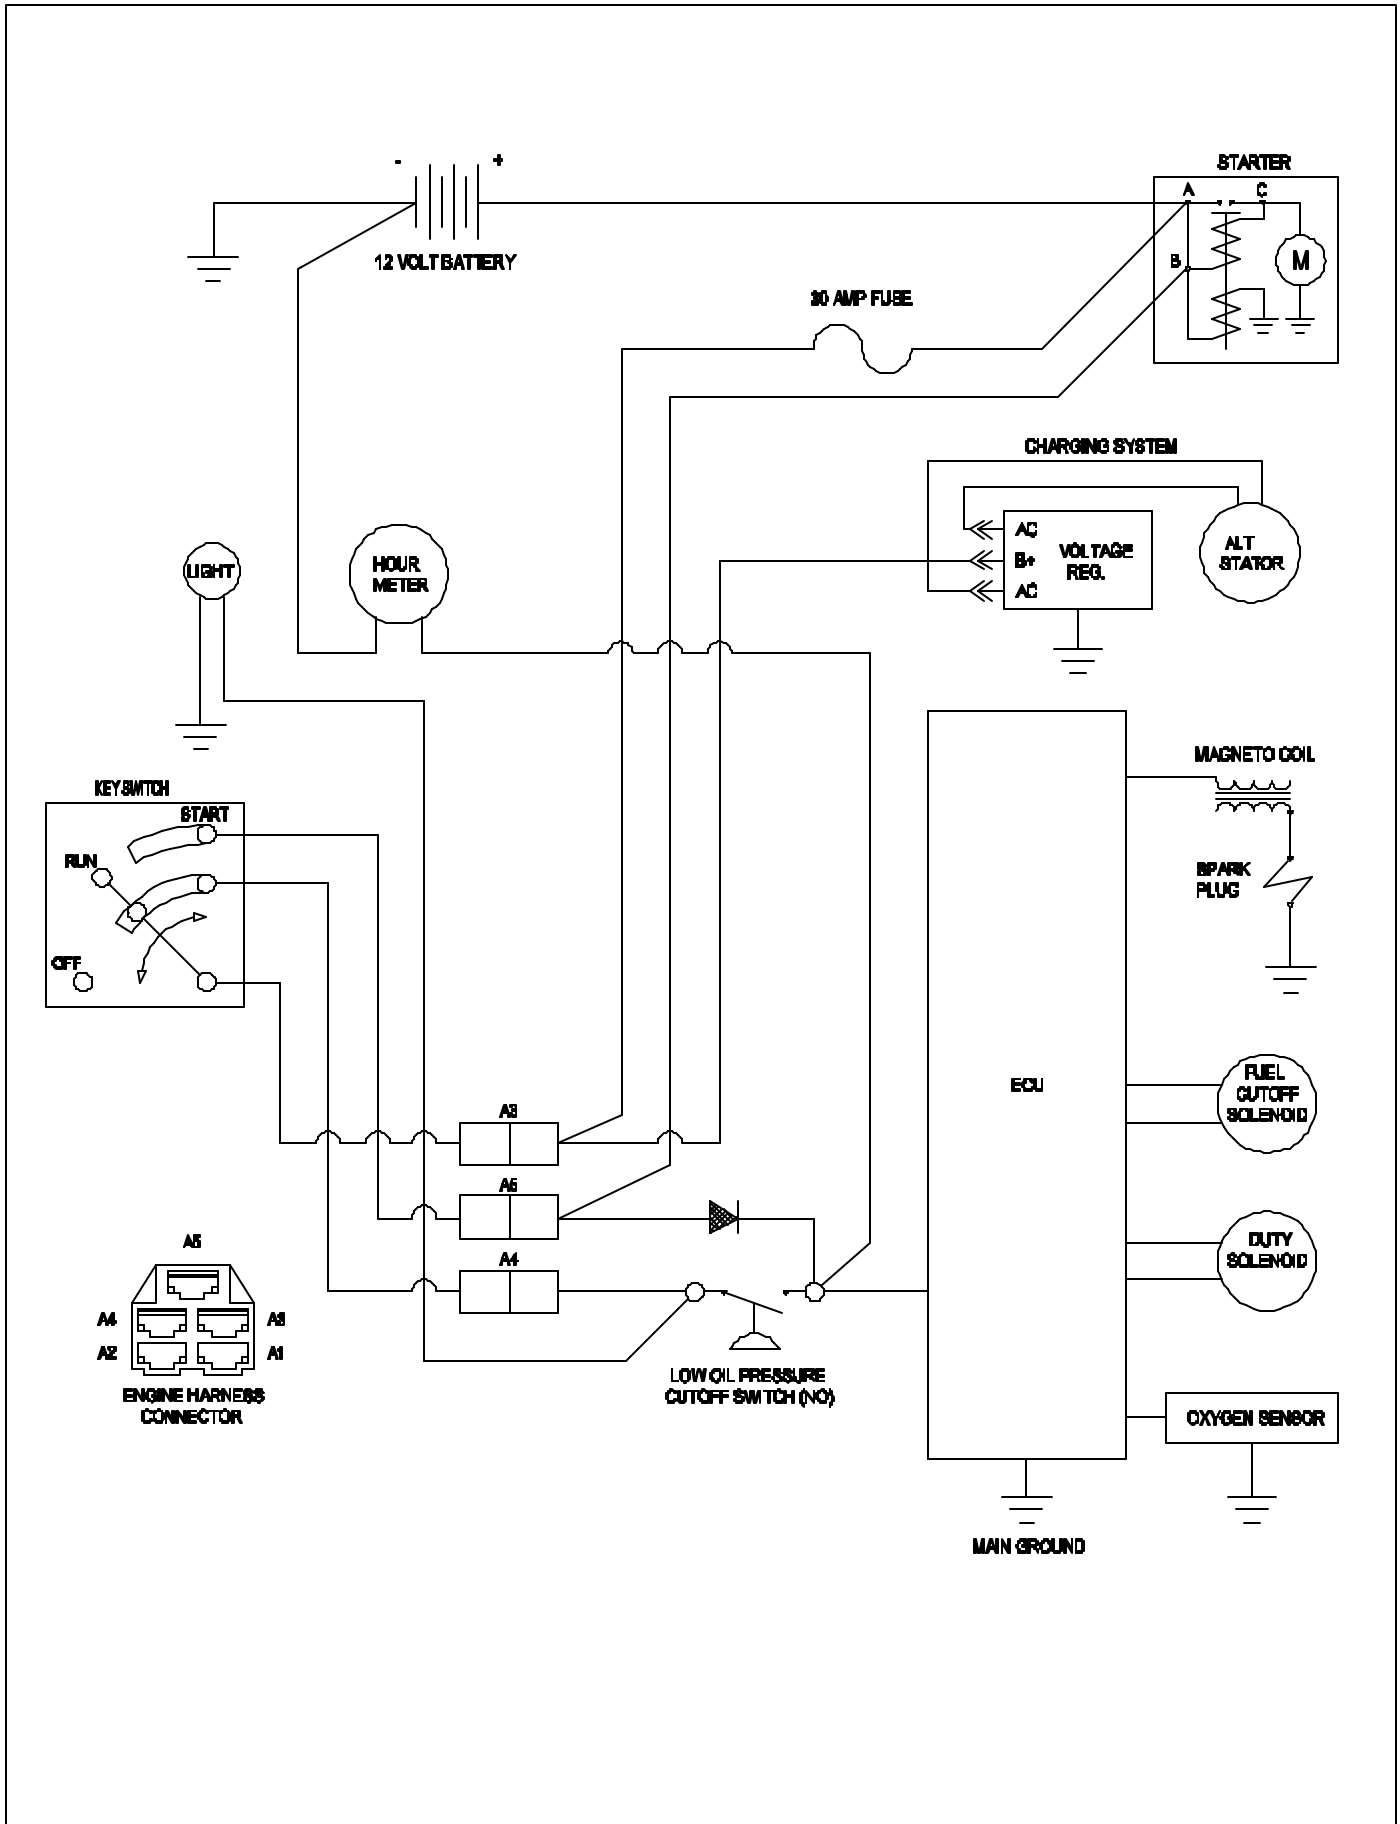

# WARHORSE 21 & 20 VAC-TRAC

# ELITE WIRING DIAGRAM

## 124 ELITE SERVICE PARTS

<u>NSS NO.</u>	<u>ONAN NO.</u>	<u>DESCRIPTION</u>
6590021	308-385	KEY SWITCH ONAN
6593191	515-0295	KEY
6591661	155-2378	GASKET
6591741	338-3646	HARNES - POWER SUPPLY
6591801	110-3591	GASKET - CYLINDER
6591811	102-1462	GASKET - CARBURETOR
6591821	123-1836	BREATHER
6591831	541-0563-11	OIL CAP KIT
6591841	123-2043	TUBE - BREATHER
6591851	150-2548	SPRING - GOVERNOR
6591861	110-3579	VALVE - EXHAUST
6591871	110-3578	VALVE - INTAKE
6591931	965-0764	MANUAL - ELITE SERVICE
6591941	965-0174	MANUAL - ELITE OPERATION
6591951	965-0200	MANUAL - ELITE PARTS
6592041	965-0174-GR	ONAN ELITE OPERATOR MANUAL - GERMAN
6592051	965-0174-FR	ONAN ELITE OPERATOR MANUAL - FRENCH
6592301	502-0269	SEAL - TUBE
6592311	123-1915-50	TUBE - OIL FILL
6592321	155-3080-02	BRACKET - MUFFLER GUARD
6592351	166-0832	MAGNETO
6593541	541-0563-06	OIL CAP KIT
6592371	357-0030	RECTIFIER - SILICON
6592381	321-0162	FUSE - 30 AMP
6592951	509-0289	SEAL - INTAKE VALVE
6593011	152-0330	LINK - THROTTLE
6593021	150-2338	LEVER - GOVERNOR
6593031	152-0343	CLIP - LINK
6593041	153-0650	LINK - CHOKE
6593051	153-0621	SPRING - CHOKE LINKAGE
6593061	821-2033	M6 X 14mm. BOLT
6593071	815-0474	HEX WASHER HEAD SCREW
6593081	503-1445-04	CLAMP - HOSE
6593091	122-0770	ADAPTOR - OIL FILTER
6593101	509-0142	"O" RING
6593111	509-0304	"O" RING
6593121	0226-4815	LEAD - RESISTOR
6593131	168-0220	COMPLETE ENGINE GASKET SET
6593141	509-0330	SEAL EXHAUST VALVE
6593151	503-2097	M.A.P. HOSE (MANIFOLD ABSOLUTE PRESSURE)
6593161	105-0693-02	CAM SHAFT ASSEMBLY
6593171	115-0423	TAPPET
6593181	541-0508	KIT - GOVERNOR