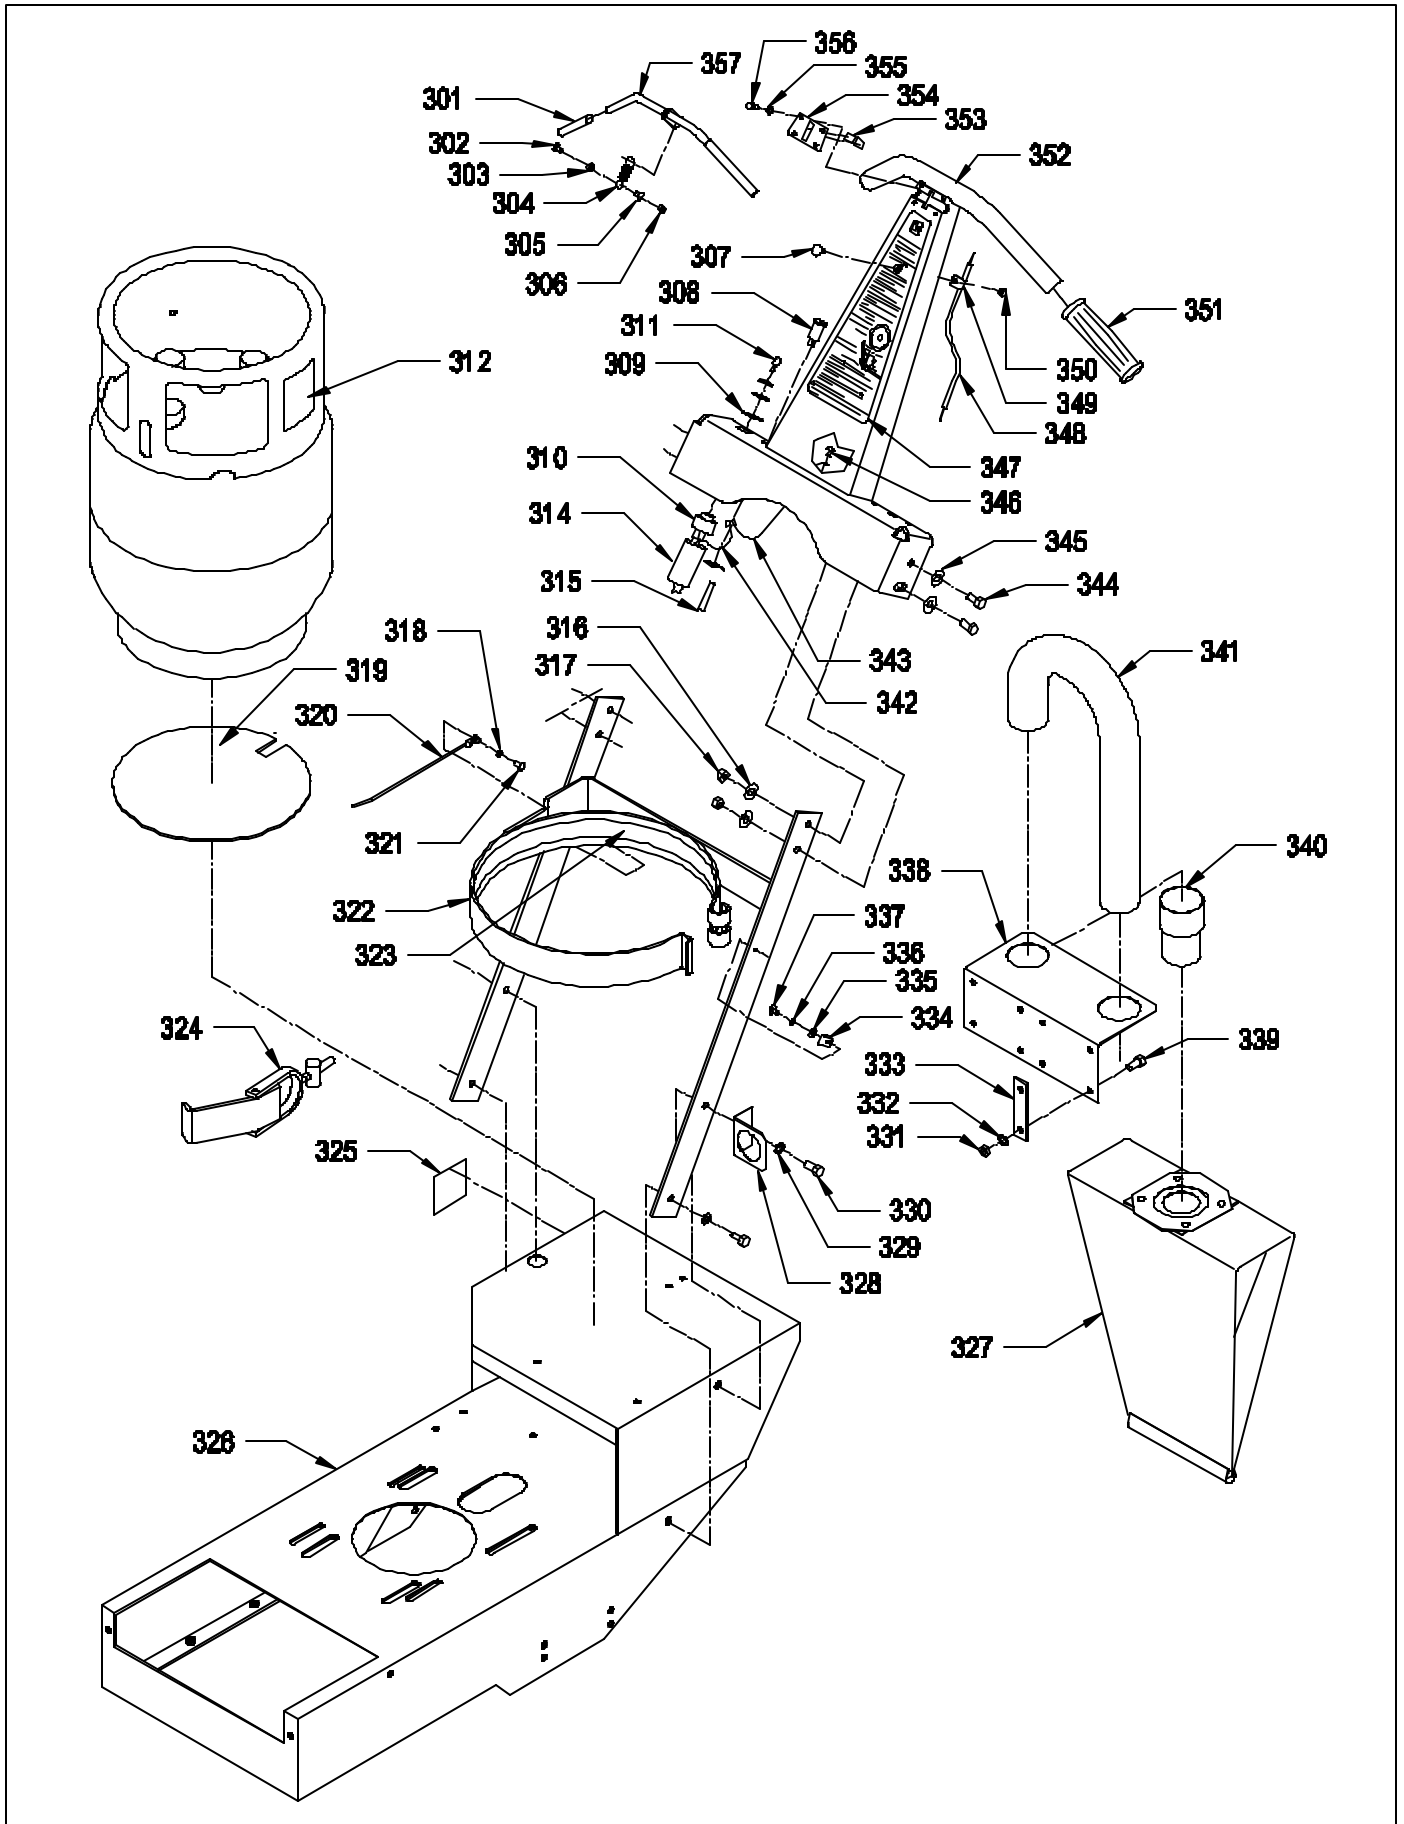

HANDLE ASSEMBLY

<u>ITEM</u>	<u>PART NO.</u>	<u>DESCRIPTION</u>	<u>QTY.</u>
301	6590351	THROTTLE LEVER GRIP	2
302	9120450	10-24 X 1 ROUND HEAD PHILLIPS MACHINE SCREW	1
303	9120360	10-24 HEX NUT WITH STAR LOCK WASHER	1
304	4490641	EXTENSION SPRING	1
305	9120783	10-38 NYLON SCREW INSULATOR	1
306	9120350	10-24 HEX NUT WITH NY-LOK INSERT	1
307	9120510	10-24 X 1/2 TRUSS HEAD PHILLIPS MACHINE SCREW	1
308	6590461	LIGHT	1
309	9122470	9/16 I.D. X 1 3/8 O.D. X .086/.132 THICK WROUGHT WASHER (1/2)	1
310	6590021	KEY SWITCH - INCLUDES:	1
311	6593191	KEY ONLY	1
312	6590671	LABEL KIT - "PROPANE TANK FILL AND STORAGE"	1
313	6590101	PROPANE FUEL TANK	1
314	9997050	1/2" SHRINK TUBE	6"
315	9997100	1 1/2" SHRINK TUBE	4"
316	9121400	3/8 I.D. X 7/8 O.D. X .064/.104 THICK WROUGHT WASHER (5/16)	1
317	9121450	5/16-18 HEX NUT WITH NY-LOK INSERT	4
318	9120320	10 SPLIT LOCK WASHER	1
319	6590081	GASKET - PROPANE TANK	1
320	9123015	3/16 X 7 1/2 LONG #10 MOUNTING HOLE WIRE TIE	1
321	9120410	10-24 X 1/2 ROUND HEAD PHILLIPS MACHINE SCREW	1
322	6590133	HANDLE BASE	1
323	6590497	VELCRO LOOP - 34"	1
324	6590111	CLAMP - TANK	1
325	6590671	LABEL KIT - "CALL FOR SERVICE"	1
326	6592563	DECK	1
327	6592801	VAC TRAC DUST COLLECTION BAG - WARHORSE 20 ONLY	1
328	6591343	SINGLE HOSE BRACKET - WARHORSE 20 ONLY	1
329	9121510	5/16 SPLIT LOCK WASHER	4
330	9121600	5/16-18 X 5/8 HEX BOLT	4
331	9120900	1/4-20 HEX NUT WITH NY-LOK INSERT - WARHORSE 20 ONLY	4
332	9120930	9/32 I.D. X 5/8 O.D. X .051/.080 THICK SAE FLAT WASHER (1/4) - WARHORSE 20 ONLY	4
333	6591881	CLAMP - DOUBLE HOSE BRACKET - WARHORSE 20 ONLY	2
334	4894071	CLAMP - .437 DIAMETER CABLE - HEYCO	1
335	9120370	7/32 I.D. X 1/2 O.D. X .032/.065 THICK SAE FLAT WASHER (#10)	1
336	9120320	10 SPLIT LOCK WASHER	1
337	9120500	10-24 X 3/8 TRUSS HEAD PHILLIPS MACHINE SCREW	1
338	6592883	DOUBLE HOSE BRACKET - WARHORSE 20 ONLY	1
339	9121250	1/4-20 X 3/4 HEX BOLT WITH NYLON PATCH - WARHORSE 20 ONLY	4
340	2590391	2" HOSE CUFF - WARHORSE 20 ONLY	1
341	6591971	2" DIAMETER HOSE - 54" LONG - WARHORSE 20 ONLY	1
342	6590541	POSITIVE LEAD - LIGHT	1
343	6590551	NEGATIVE LEAD - LIGHT	1
344	9121680	5/16-18 X 1 HEX BOLT	4
345	9121400	3/8 I.D. X 7/8 O.D. X .064/.104 THICK WROUGHT WASHER (5/16)	4
346	9120500	10-24 X 3/8 TRUSS HEAD PHILLIPS MACHINE SCREW	1
347	6590671	LABEL SET - "MACHINE OPERATION AND STARTING"	1
348	6590151	CABLE - THROTTLE	1
349	6590361	CABLE CLIP	1
350	9120350	10-24 HEX NUT WITH NY-LOK INSERT	1
351	6590411	HANDLE GRIP	2
352	6590123	HANDLE - UPPER	1
353	6591217	GASKET - THROTTLE LEVER PLATE	2
354	6590163	THROTTLE LEVER PLATE	1
355	9120320	10 SPLIT LOCK WASHER	4
356	9120615	10-24 X 3/8 SOCKET HEAD CAP SCREW	4
357	6590141	THROTTLE LEVER	1

HANDLE ASSEMBLY