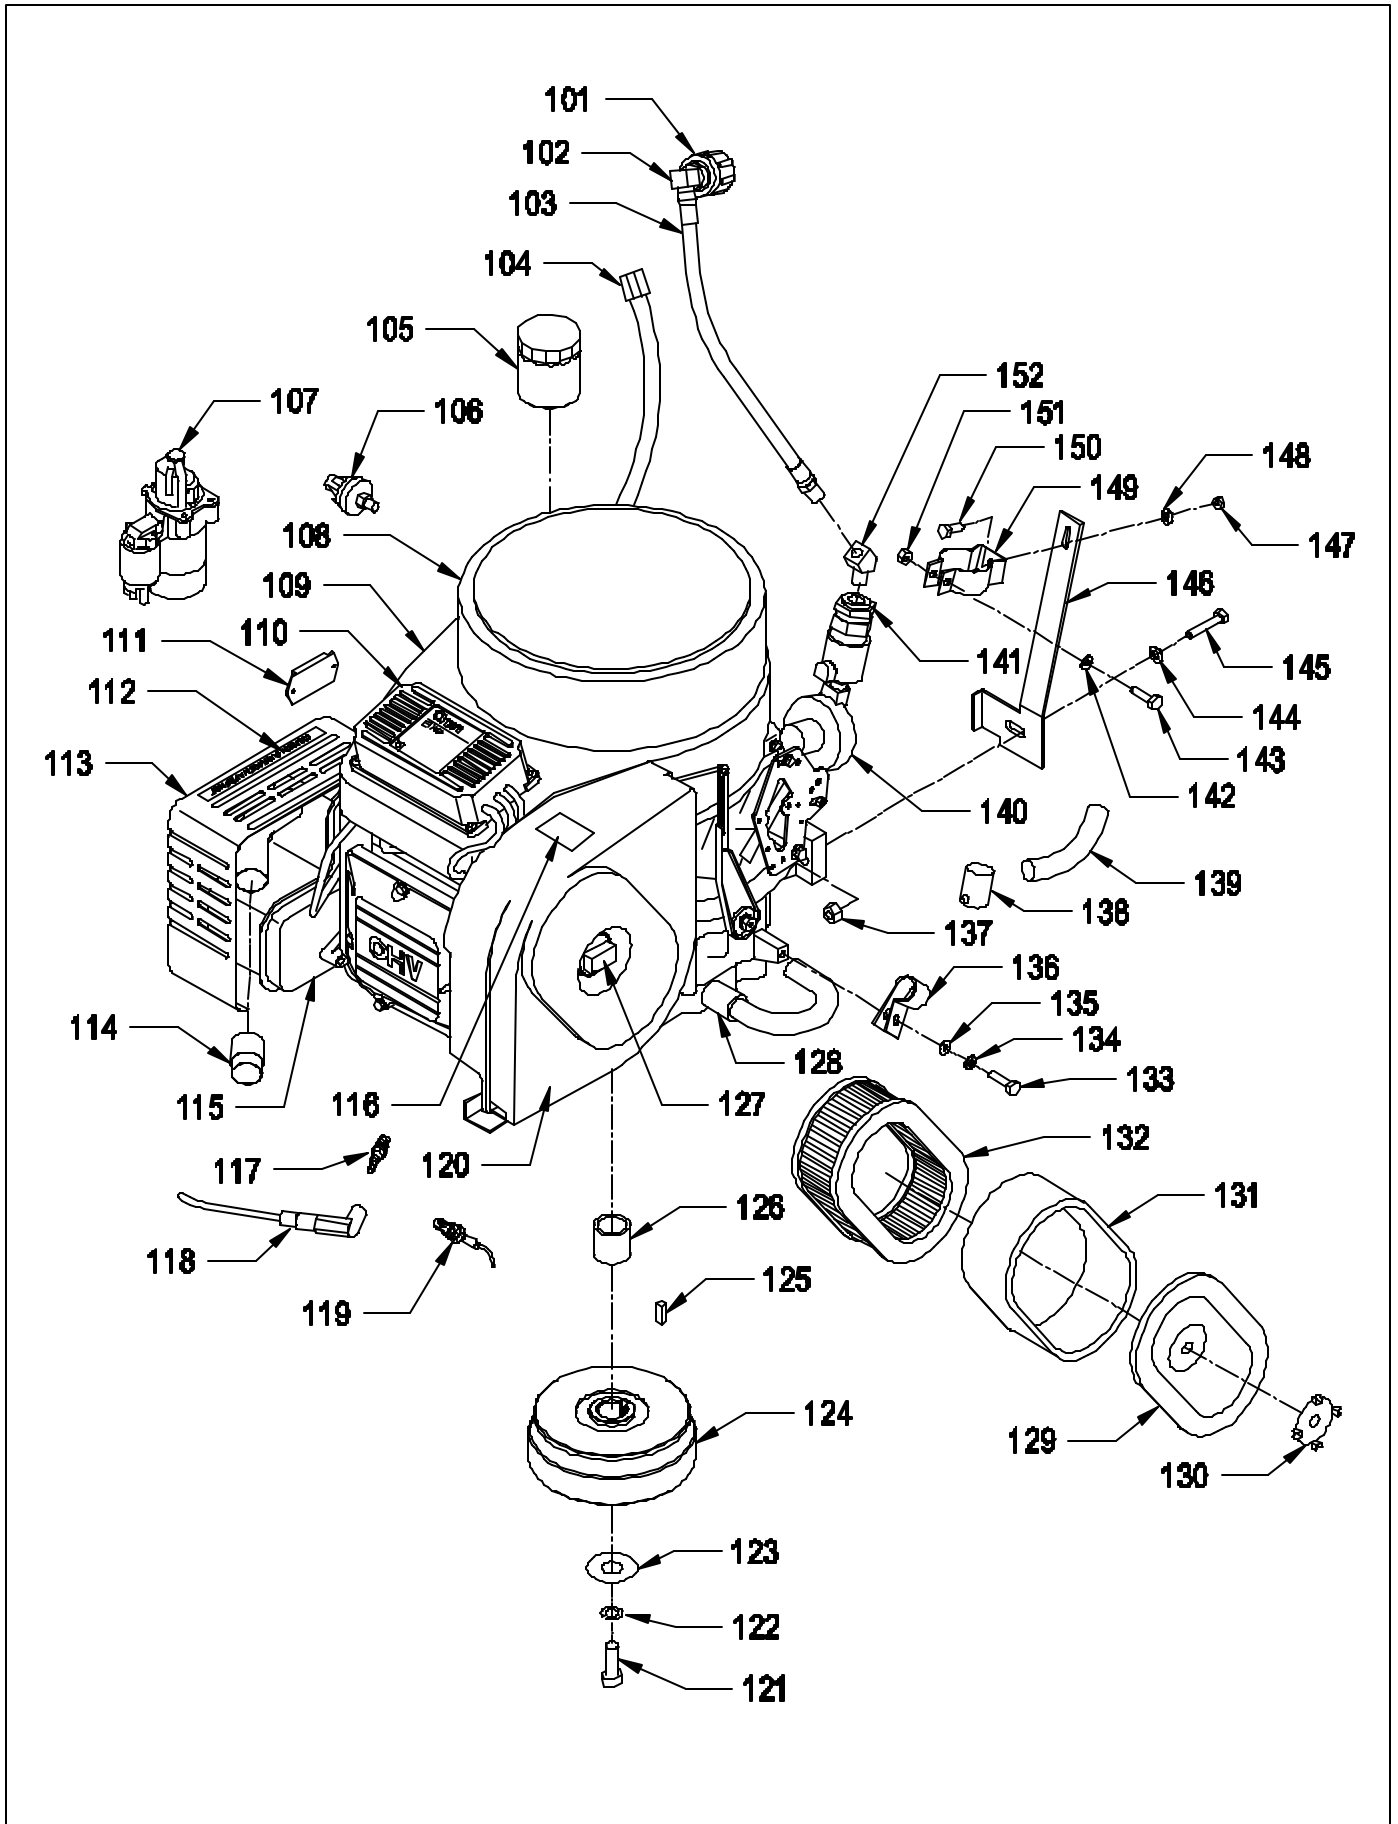

ONAN PROPANE ENGINE 124 ELITE

<u>ITEM</u>	<u>PART NO.</u>	<u>ONAN NO.</u>	<u>DESCRIPTION</u>	<u>QTY.</u>
101	6590181		FEMALE QUICK COUPLING	1
102	6591321		1/4 90 DEGREE STREET ELBOW - STEEL	1
103	6591091		PROPANE - FUEL HOSE	1
104	6591751	338-3651	HARNESS - ENGINE	1
105	6591521	122-0737	FILTER - OIL	1
	6591781	70725-15	OIL FILTER WRENCH	1
106	6591731	309-0646-06	SWITCH - OIL PRESSURE	1
107	6591711	191-1906	STARTER - 12 VOLT	1
108	6591571	140-2825-01	FILTER - PRECLEANER	1
109	6591011		ONAN PROPANE ENGINE 124	1
110	6591651	148-1077	CONTROL UNIT - LPG	1
111	6591721	191-2207	REGULATOR - VOLTAGE	1
112	6590791		LABEL - "CAUTION SURFACES MAY BE HOT"	1
113	6591681	155-3005-02	GUARD - MUFFLER	1
114	6591771	155-2429-01	SPARK ARRESTOR	1
115	6591671	155-3002	MUFFLER - CATALYTIC	1
116	6590671		LABEL SET - "CLEAN AIR FILTER"	1
117	6591701	167-0263-02	SPARK PLUG	1
118	6591691	167-1621	CAP - SPARK PLUG	1
119	6591641	148-1076	SENSOR - OXYGEN	1
120	6591551	140-2676	COVER - AIR CLEANER	1
121	9121290		10 mm. - 1.5 X 30 mm. FULL THREAD HEX HEAD BOLT - STEEL	1
122	9121300		10 mm. SPLIT LOCK WASHER	1
123	9122110		3/8 X 1 1/2 FENDER WASHER	1
124	6591031		CENTRIFUGAL CLUTCH - SINGLE GROOVE	1
125	9121315		1/4 SQUARE X 1 1/2 LONG KEY	1
126	6591101		COLLAR - ENGINE SHAFT	1
127	6590991	140-2761	KNOB - AIR CLEANER COVER 1/4-20	1
128	6591761	504-0186	VALVE - OIL DRAIN	1
129	6591531	140-2674-01	COVER - ELEMENT	1
130	6591541	140-2675	KNOB - INNER COVER	1
131	6591561	140-2748-01	WRAPPER - ELEMENT	1
132	6591581	140-3010	ELEMENT - AIR CLEANER	1
133	9121600		5/16-18 X 5/8 HEX BOLT	1
134	9121520		5/16 SPLIT LOCK WASHER	1
135	9121390		11/32 I.D. X 11/16 O.D. X .051/.080 THICK SAE FLAT WASHER (5/16)	1
136	2395761		CLAMP - TUBE	1
137	9122140		3/8-16 HEX NUT WITH NY-LOK INSERT	1
138	6591601	148-1072	SOLENOID - DUTY	1
139	6591631	148-1075	HOSE - FUEL	1
140	6591611	148-1073	REGULATOR - VAPOR	1
141	6591621	148-1074	FUEL SHUTDOWN SOLENOID WITH FILTER	1
	6591591	148-1071	SYSTEM ASSEMBLY - FUEL	1
142	9120930		9/32 I.D. X 5/8 O.D. X .051/.080 THICK SAE FLAT WASHER (1/4)	1
143	9121270		1/4-20 X 1 HEX BOLT	1
144	9122180		13/32 I.D. X 13/16 O.D. X .051/.080 THICK WROUGHT WASHER (3/8)	1
145	9122301		3/8-16 X 1 1/4 HEX BOLT	1
146	6591121		BRACKET - FUEL SYSTEM	1
147	9120910		1/4-20 HEX NUT WITH STAR LOCK WASHER	1
148	9120930		9/32 I.D. X 5/8 O.D. X .051/.080 THICK SAE FLAT WASHER	1
149	6591181		CLAMP - FUEL SYSTEM	1
150	9121170		1/4-20 X 1/2 HEX BOLT	1
151	9120910		1/4-20 HEX NUT WITH STAR LOCK WASHER	1
152	6590171		45 DEGREE STREET ELBOW 1/4	1

ONAN PROPANE ENGINE 124 ELITE